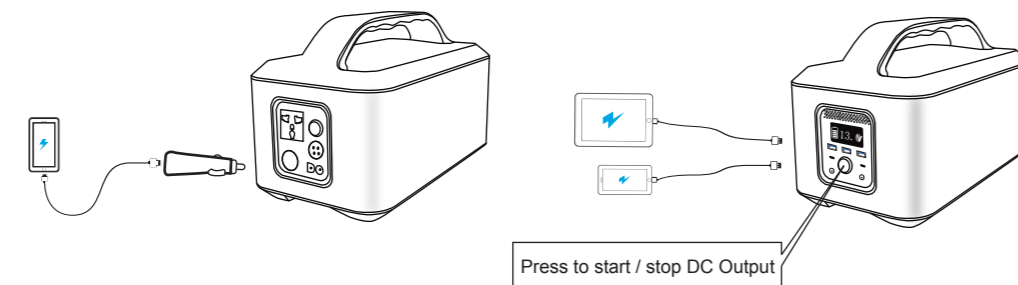

Portable Battery

Welcome Guide

At a Glance

- ① LCD Screen
- ② USB Output Port
- ③ USB Quick Charge Output Port
- ④ Type C Output Port
- ⑤ DC Power Button
- ⑥ DC Output Port (12V/7A)
- ⑦ DC Output Port (12V/7A)
- ⑧ AC Power Button
- ⑨ DC In Charger Port
- ⑩ 30A Quick Charger
- ⑪ Cigarette Lighter Output Socket (12V)
- ⑫ AC Output Socket (220/110V)

Charge your device

Press to start / stop AC Output

⚠ Power Station does not turn off automatically. Turn off each output by pressing its power button.

💡 If Power Station's total output exceeds 1000W, the AC port will automatically shut off. Ensure output is below 1000W then press the - AC output button to reset.

• Recharge your Power Station

• Solar charger

Specifications

Model Name	PS01
Capacity	1280Wh(12.8V 100Ah)
Cell Type	3.2V 100Ah LiFePO4 battery cells
Color Available	Grey and black
Weight	15.1Kg
Dimensions	368 x 200 x 275mm
Battery Life(Cycles)	About 2000 times
PCM	Temperature Control, Surge Protection, Short circuit protection
AC Output Mode	AC Output:110V 2.6A ,60HZ / 220V,2.2A,50HZ 1000W continuous 2000W surge peak
Battery Indicator	Digital LCD Screen
LED Light	Yes
USB 1	1 X Quick Charge 3.0 protocol support 5V/3A,9V/2A,12V/1.5A
USB 2	2x 5V, 2.1A (21W max)
Type C Port	2 X TYPE-C port(support PD protocol, single-track 5V-20V,max power 48W)
6mm DC and Cigarette lighter port	12V 10A (120W total)
DC Port	2XDC port (12V/7A)
Jumstart Interface	30A Quick Charger
Charging Port DC in	15V~20V Max 10A
Operation Temperature	-10~70 C
Certificate	CE,FCC,ROHS,UN38.3,MSDS