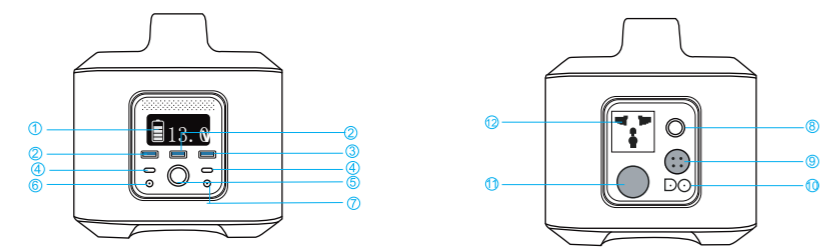

Portable Battery

Welcome Guide

At a Glance

- ① LCD Screen
- ② USB Output Port
- ③ USB Quick Charge Output Port
- ④ Type C Output Port
- ⑤ DC Power Button
- ⑥ DC Output Port (12V/7A)
- ⑦ DC Output Port (12V/7A)
- ⑧ AC Power Button
- ⑨ DC In Charger Port
- ⑩ 30A Quick Charger
- ⑪ Cigarette Lighter Output Socket (12V)
- ⑫ AC Output Socket (220/110V)

Charge your device

Press to start / stop AC Output

⚠ Power Station does not turn off automatically. Turn off each output by pressing its power button.

💡 If Power Station's total output exceeds 1000W, the AC port will automatically shut off. Ensure output is below 1000W then press the - AC output button to reset.

• Recharge your Power Station

• Solar charger

Specifications

Model Name	PS01
Capacity	1280Wh(12.8V 100Ah)
Cell Type	3.2V 100Ah LiFePO4 battery cells
Color Available	Grey and black
Weight	15.1Kg
Dimensions	368 x 200 x 275mm
Battery Life(Cycles)	About 2000 times
PCM	Temperature Control, Surge Protection, Short circuit protection
AC Output Mode	AC Output:110V 2.6A ,60HZ / 220V,2.2A,50HZ 1000W continuous 2000W surge peak
Battery Indicator	Digital LCD Screen
LED Light	Yes
USB 1	1 X Quick Charge 3.0 protocol support 5V/3A,9V/2A,12V/1.5A
USB 2	2x 5V, 2.1A (21W max)
Type C Port	2 X TYPE-C port(support PD protocol, single-track 5V-20V,max power 48W)
6mm DC and Cigarette lighter port	12V 10A (120W total)
DC Port	2XDC port (12V/7A)
Jumstart Interface	30A Quick Charger
Charging Port DC in	15V~20V Max 10A
Operation Temperature	-10~70 C
Certificate	CE,FCC,ROHS,UN38.3,MSDS